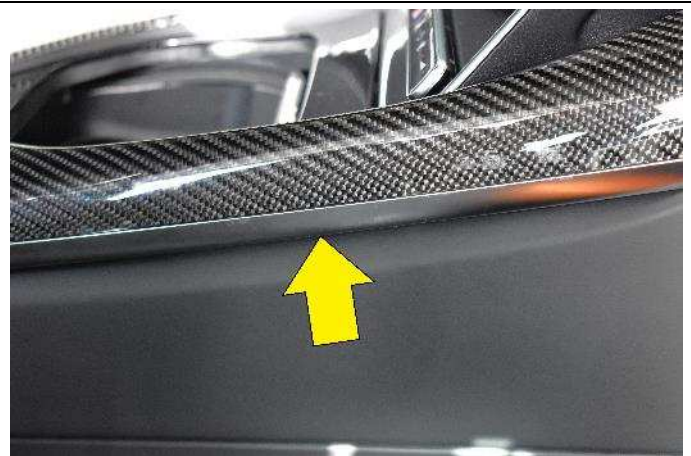

(2) The lower right edge of the mount will attach onto the bottom right edge of the center console panel illustrated with the arrow in the photo above.