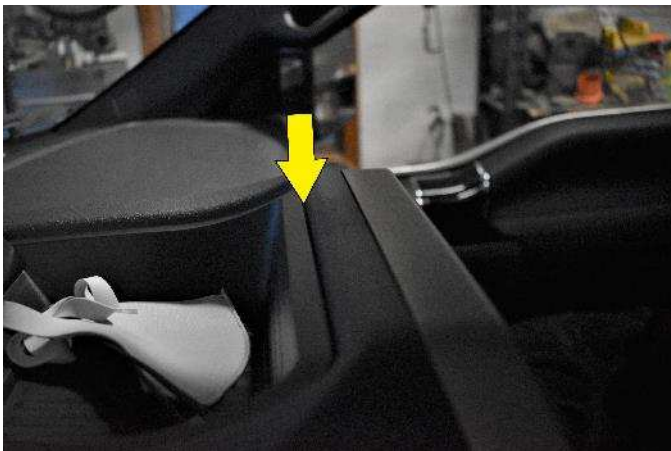

Read all instructions and view the photos before attaching this product.

For best results, hold the vehicle mount over the place where the mount attaches to the dash **BEFORE** attaching the device holder to the vehicle mount to ensure a proper fit with the location. Most often the mount will appear to be a little too big or small for the intended location. The vehicle mount must be installed **BEFORE** a device holder is screwed onto the vehicle mount.

WARNING: AVOID extreme heat conditions. It can damage the device and the mount.

(1) Clean the area where the mount will attach. The top/forward edge of the mount will attach into the seam illustrated with the arrow in the photo above.

(2) The lower edge of the mount will attach into the seam illustrated with the arrow in the photo above.

(3) Remove the covering from the tape. Hold the mount up so the thing front edge goes into the front seam.

(4) Press down on the front edge as you rotate the mount towards you. This will hook the front edge of the mount in and under the dash top tray.

See additional instructions on the back side.

(5) Then place your fingers behind the mount and hook the lower edge of the mount into the lower seam. Press forward on the lower edge to make sure the tape makes good connection.