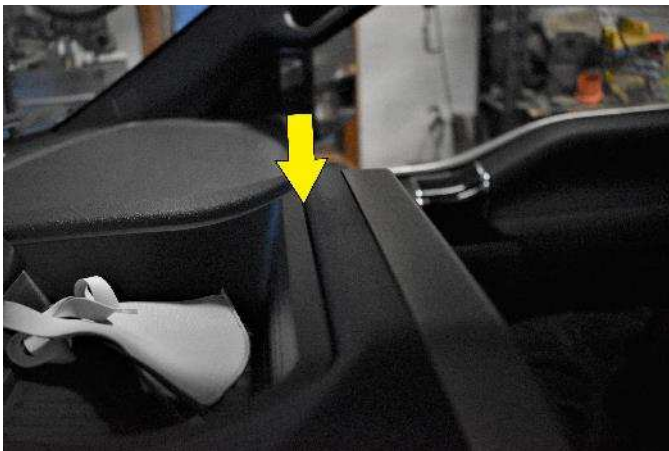

Read all instructions and view the photos before attaching this product.

For best results, hold the vehicle mount over the place where the mount attaches to the dash **BEFORE** attaching the device holder to the vehicle mount to ensure a proper fit with the location. Most often the mount will appear to be a little too big or small for the intended location. The vehicle mount must be installed **BEFORE** a device holder is screwed onto the vehicle mount.

WARNING: AVOID extreme heat conditions. It can damage the device and the mount.

(1) Clean the area where the mount will attach. The top/forward edge of the mount will attach into the seam illustrated with the arrow in the photo above.

(2) The lower edge of the mount will attach into the seam illustrated with the arrow in the photo above.

(3) Remove the covering from the tape. Hold the mount up so the thing front edge goes into the front seam.

(4) Press down on the front edge as you rotate the mount towards you. This will hook the front edge of the mount in and under the dash top tray.

See additional instructions on the back side.

(5) Then place your fingers behind the mount and hook the lower edge of the mount into the lower seam. Press forward on the lower edge to make sure the tape makes good connection.